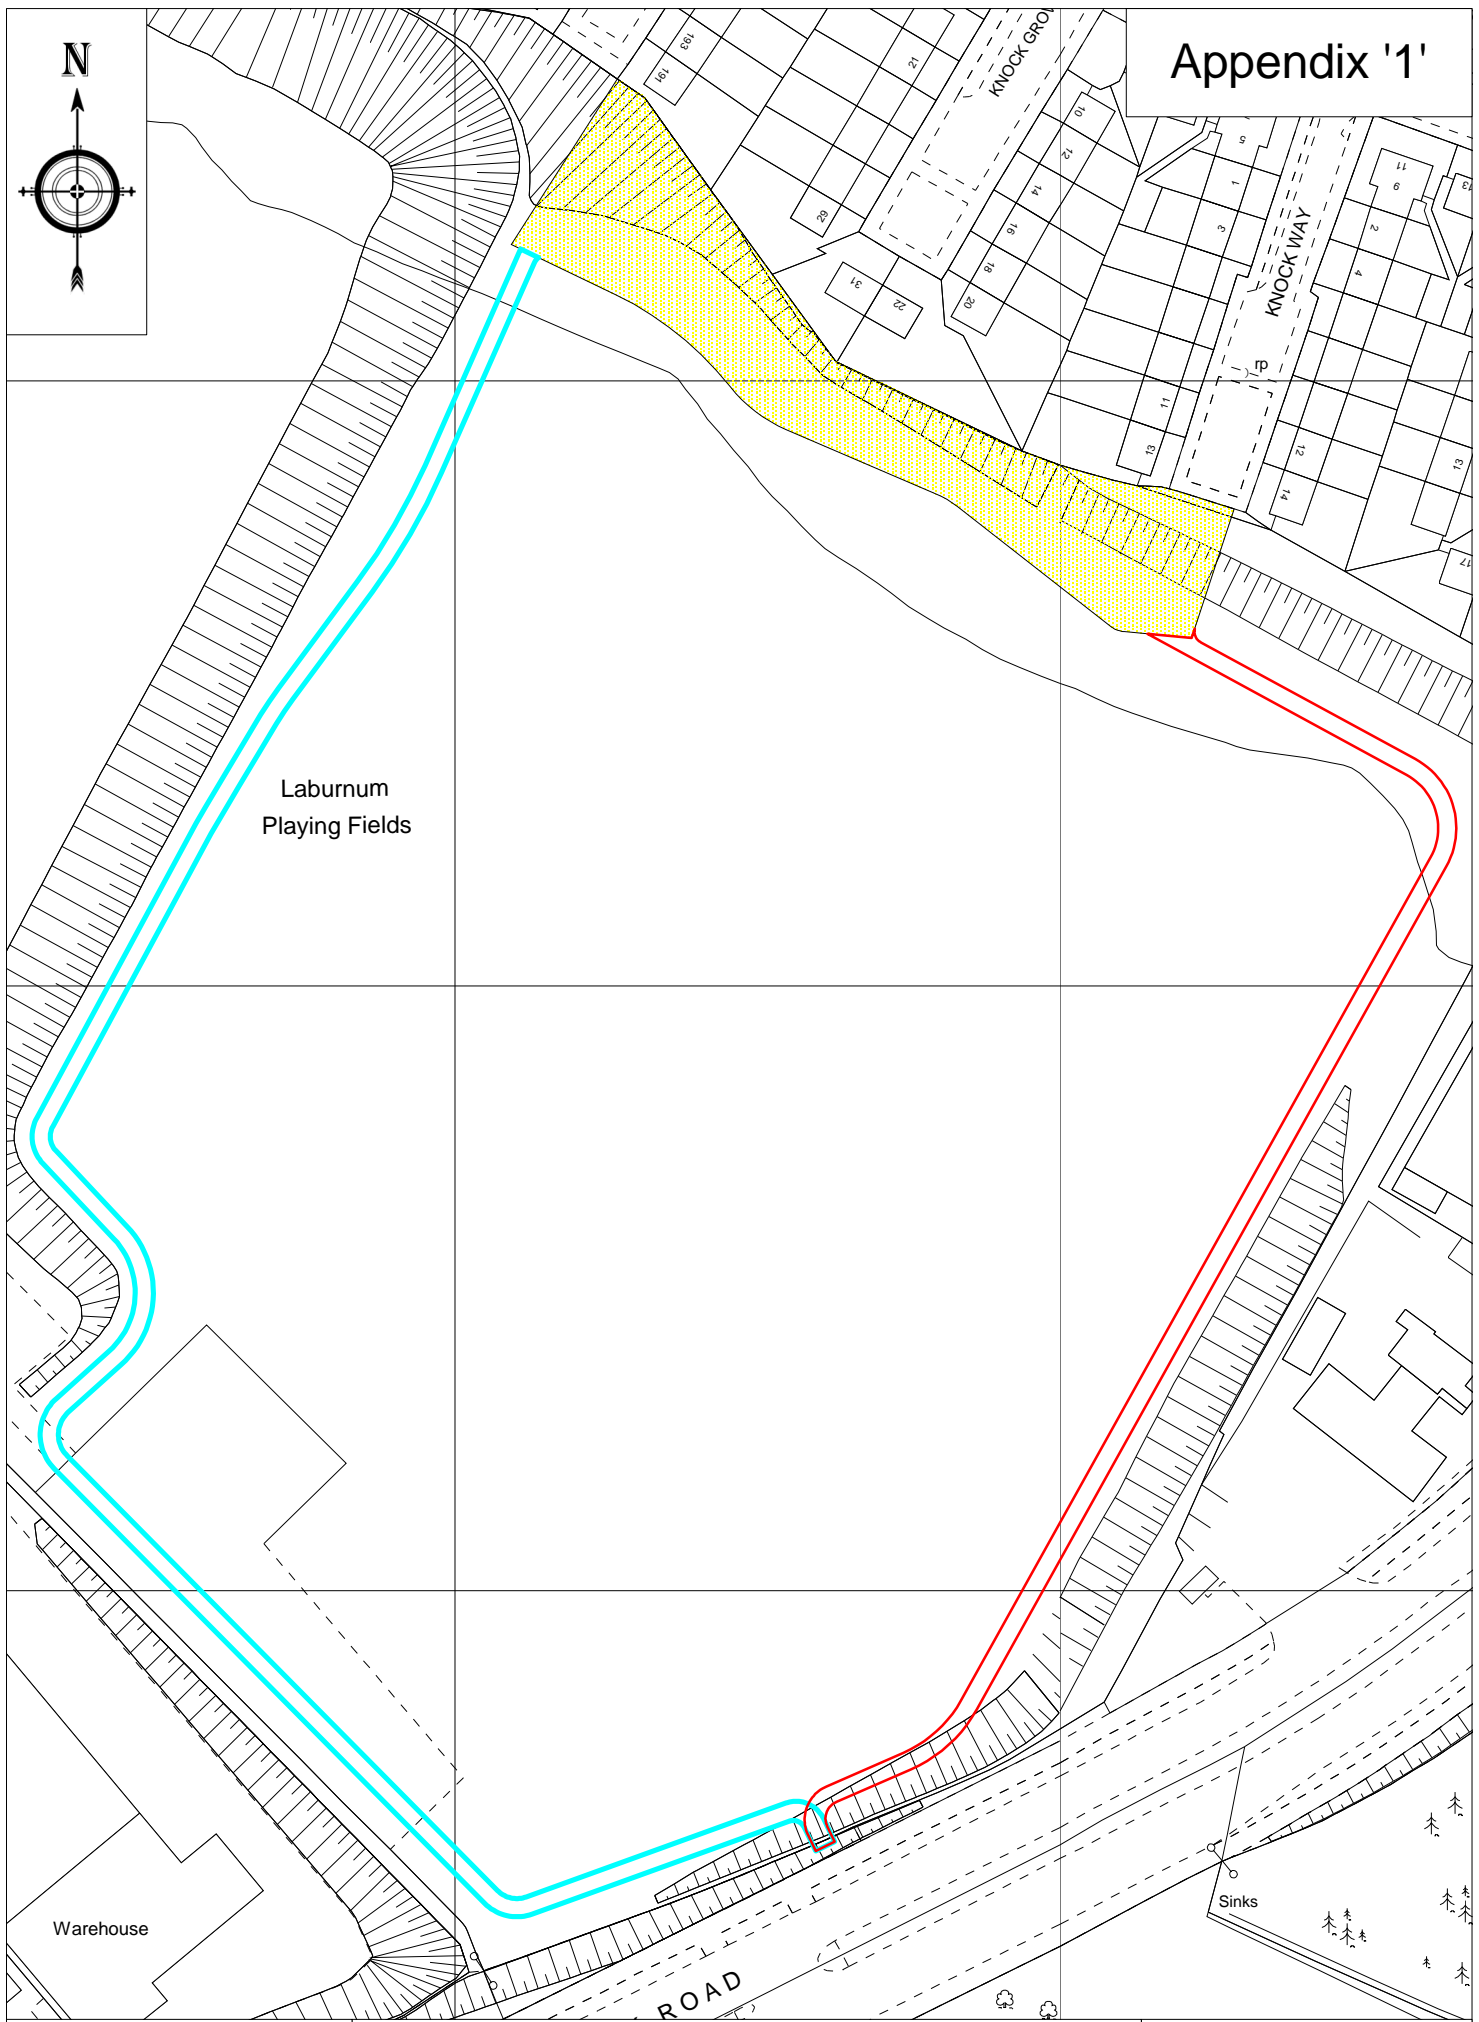

Appendix '1'

Scale 1:1250

Connswater Community Greenway - Plot 90

Area 0.609 acres  
(Shaded Yellow)

ss